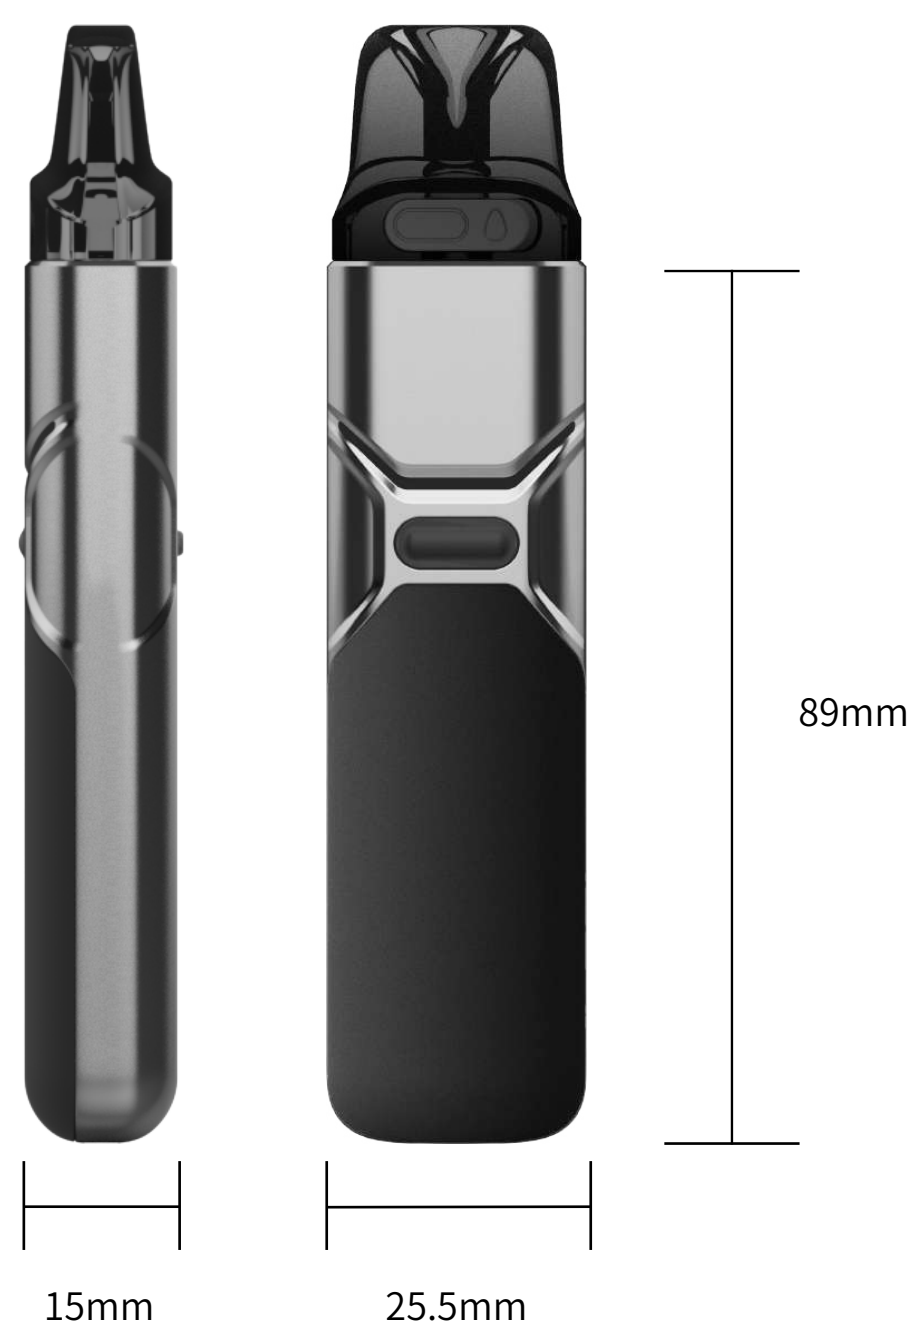

O-Shadow

Flat shape for better feel

COLOR ▾

Midsummer green Starry Night Blue space gray Deep Space Black Sunset Orange Lilac purple

PRODUCT SPECIFICATIONS ▾

| | |
|-------------------------|---|
| Model | O-Shadow |
| Size | 15*25.5*89mm |
| Net Weight | 65g |
| Output Power | 10-30W |
| pod Capacity | 2.0 ml |
| Coil Resistance | 0.4Ω/0.6Ω/0.8Ω/1.2Ω |
| Battery Capacity | 1000 mAh |
| Charging Port | Type-C |
| Design Features | More ergonomic suction pod nozzle & All metal sensing body |
| With built-in functions | 3 levels of power adjustment & Adjustable gas |

PACKAGING SPECIFICATIONS ▾

Kit Package of O-Shadow pod

Length:49/193mm
Width:18/101mm
Height:80/83mm
Weight:20.8g

PACKAGE INCLUDES

2 x O-Shadow Pod

Kit Shipping Carton

Length:530mm
Width: 420mm
Height:190mm
Quantity:400pcs
Weight:10.4kg